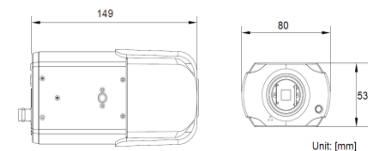

Non-ABF Models

ABF Models

DynaHawk™ X6 Series - Ultra-WDR Box IP Camera

Camera	X05B-6	X057-6	X05G-6	X056-6
Image Sensor	1/1.9" Sony Progressive CMOS	1/2.8" Sony Progressive CMOS	1/2.8" Sony Progressive CMOS	1/3" Sony Progressive CMOS
Effective Pixels	1920(H) x 1080(V)	1920(H) x 1080(V)	1920(H) x 1080(V)	1280(H) x 1024(V)
Minimum Illumination	0.002 lux@F1.2 (Color) 0.0002 lux@F1.2 (B/W)	0.01 lux@F1.2 (Color) 0.001 lux@F1.2 (B/W)	TBD	0.01 lux@F1.2 (Color) 0.001 lux@F1.2 (B/W)
Shutter Speed	1 ~ 1/10000 sec.			
Operation				
Multiple Languages	English / French / German / Italian / Japanese / Korean / Portuguese / Russian / Simplified Chinese / Spanish / Traditional Chinese			
Image Setting	Backlight Compensation	On / Off		
	White Balance	Auto / Manual / ATW / Indoor / Outdoor		
	2D/3D Noise Reduction	Low / Middle / High / Off		
	Wide Dynamic Range	Shutter WDR (<120dB)	Shutter WDR (<120dB)	Shutter WDR (TBD)
	Privacy Mask	On / Off		
	Brightness	Manual		
	Exposure	Auto / Manual		
	Sharpness	Manual		
	Contrast	Manual		
	Saturation	Manual		
	Hue	Manual		
	Digital Zoom	Support		
	Privacy Mask Type	Color		
Event Setting	ICR	Auto / LED On / LED Off / Smart IR / Light Sensor*		
	Digital Image	On / Off		
	Motion Detection	By Schedule / On / Off		
	Tampering Alarm	By Schedule / On / Off		
	Network Failure	By Schedule / On / Off		
Audio	Two-way Audio	Line in / Line Out		
Auto Back Focus*	Compression	G.711/G.726 Support*		
Network				
Interface	RJ-45, 10/100/1000 Mbps Ethernet (Giga Ethernet)			
Video Compression	H.264 (MPEG-4 Part 10/AVC) / MJPEG			
Video Streaming	Dual	PAL: H.264 1080P(50 fps) + H.264/MJPEG D1(50 fps) NTSC: H.264 1080P(60 fps) + H.264 D1 (30 fps) H.264 1080P(60 fps) + MJPEG VGA (30 fps)		H.264 720P(50/60 fps) + H.264/MJPEG SVGA(50/60 fps)
	Quad	H.264 1080P(25/30 fps) + H.264 720P(25/30 fps) + H.264 720P(25/30 fps) + H.264/MJPEG CIF(25/30 fps)		H.264 SXGA(25/30 fps) + H.264 720P(25/30 fps) + H.264 SVGA(25/30 fps) + H.264/MJPEG CIF(25/30 fps)
Video Resolution	Full HD 1080P / SXGA / HD 720P / XGA / SVGA / D1 / VGA / CIF / QCIF @50/60fps or 25/30fps (2 shutter WDR)		SXGA / HD 720P / XGA / SVGA / D1 / VGA / CIF / QCIF @50/60fps (2 shutter WDR) or 25/30fps (4 shutter WDR)	
Protocol	ARP, IPv4/v6, TCP/IP, UDP, RTP, RTSP, HTTP, HTTPS, ICMP, FTP, SMTP, DHCP, PPPoE, UPnP, IGMP, SNMP, QoS, ONVIF			
Security	HTTPS / IP Filter / IEEE 802.1X			
Alarm	Input	1 Set		
	Output	1 Set		
Event Notification	HTTP / FTP / SMTP			
Micro SD	microSDHC 32GB support			
Supported Web Browser	Internet Explorer (6.0+) / Chrome / Firefox / Safari			
User Account	20			
Password Levels	User and Administrator			
Mechanical				
Lens Mounting	CS Mount			
LED Indicator	Power / Link / ACT			
Connectors	Auto Iris	DC Drive		
	Alarm	4 Pin Terminal Block, Pitch 3.5 mm		
	Power	DC jack or 3pin Terminal Block*		
	Ethernet	RJ-45		
	Analog Video	1.0 Vp-p / 75 Ω, BNC		
	Audio	Line in / Line Out		
	RS-485*	D+,D-		
General				
Operating Temperature	-10°C ~ 50°C (14° ~ 122° F)			
Humidity	10% ~ 90%, No Condensation			
Dimension	Non-ABF model: 125 x 82 x 52 mm (L x W x H) w/o Lens / ABF: 149.66 x 79.73 x 52.57 mm (L x W x H) w/o Lens			
Weight	Non-ABF model: 330 g (0.73 lb) w/o Lens / ABF model: 395g (0.87 lb) w/o Lens			
Power Source	PoE / DC12V / AC24V*			
Power Consumption	Non-ABF: 5.5W / ABF: 7.5W (PoE/DC12V model) Non-ABF: 6.3W / ABF: 9.5W (PoE/DC12V/AC24V model)			
Regulatory	CE / FCC			