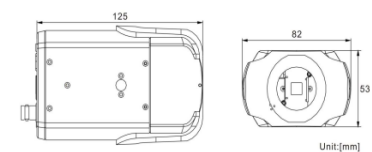

Non-ABF Models

ABF Models

DynaHawk™ X6 Series - Ultra-WDR Box IP Camera

Camera	X05B-6	X057-6	X05G-6	X056-6
Image Sensor	1/1.9" Sony Progressive CMOS	1/2.8" Sony Progressive CMOS	1/2.8" Sony Progressive CMOS	1/3" Sony Progressive CMOS
Effective Pixels	1920(H) x 1080(V)	1920(H) x 1080(V)	1920(H) x 1080(V)	1280(H) x 1024(V)
Minimum Illumination	0.002 lux@F1.2 (Color) 0.0002 lux@F1.2 (B/W)	0.01 lux@F1.2 (Color) 0.001 lux@F1.2 (B/W)	TBD	0.01 lux@F1.2 (Color) 0.001 lux@F1.2 (B/W)
Shutter Speed	1 ~ 1/10000 sec.			
Operation				
Multiple Languages	English / French / German / Italian / Japanese / Korean / Portuguese / Russian / Simplified Chinese / Spanish / Traditional Chinese			
Image Setting	Backlight Compensation	On / Off		
	White Balance	Auto / Manual / ATW / Indoor / Outdoor		
	2D/3D Noise Reduction	Low / Middle / High / Off		
	Wide Dynamic Range	Shutter WDR (<120dB)	Shutter WDR (<120dB)	Shutter WDR (TBD)
	Privacy Mask	On / Off		
	Brightness	Manual		
	Exposure	Auto / Manual		
	Sharpness	Manual		
	Contrast	Manual		
	Saturation	Manual		
	Hue	Manual		
	Digital Zoom	Support		
	Privacy Mask Type	Color		
Event Setting	ICR	Auto / LED On / LED Off / Smart IR / Light Sensor*		
	Digital Image	On / Off		
	Motion Detection	By Schedule / On / Off		
	Tampering Alarm	By Schedule / On / Off		
	Network Failure	By Schedule / On / Off		
Audio	Two-way Audio	Line in / Line Out		
Auto Back Focus*	Compression	G.711/G.726 Support*		
Network				
Interface	RJ-45, 10/100/1000 Mbps Ethernet (Giga Ethernet)			
Video Compression	H.264 (MPEG-4 Part 10/AVC) / MJPEG			
Video Streaming	Dual	PAL: H.264 1080P(50 fps) + H.264/MJPEG D1(50 fps) NTSC: H.264 1080P(60 fps) + H.264 D1 (30 fps) H.264 1080P(60 fps) + MJPEG VGA (30 fps)		H.264 720P(50/60 fps) + H.264/MJPEG SVGA(50/60 fps)
	Quad	H.264 1080P(25/30 fps) + H.264 720P(25/30 fps) + H.264 720P(25/30 fps) + H.264/MJPEG CIF(25/30 fps)		H.264 SXGA(25/30 fps) + H.264 720P(25/30 fps) + H.264 SVGA(25/30 fps) + H.264/MJPEG CIF(25/30 fps)
Video Resolution	Full HD 1080P / SXGA / HD 720P / XGA / SVGA / D1 / VGA / CIF / QCIF @50/60fps or 25/30fps (2 shutter WDR)		SXGA / HD 720P / XGA / SVGA / D1 / VGA / CIF / QCIF @50/60fps (2 shutter WDR) or 25/30fps (4 shutter WDR)	
Protocol	ARP, IPv4/v6, TCP/IP, UDP, RTP, RTSP, HTTP, HTTPS, ICMP, FTP, SMTP, DHCP, PPPoE, UPnP, IGMP, SNMP, QoS, ONVIF			
Security	HTTPS / IP Filter / IEEE 802.1X			
Alarm	Input	1 Set		
	Output	1 Set		
Event Notification	HTTP / FTP / SMTP			
Micro SD	microSDHC 32GB support			
Supported Web Browser	Internet Explorer (6.0+) / Chrome / Firefox / Safari			
User Account	20			
Password Levels	User and Administrator			
Mechanical				
Lens Mounting	CS Mount			
LED Indicator	Power / Link / ACT			
Connectors	Auto Iris	DC Drive		
	Alarm	4 Pin Terminal Block, Pitch 3.5 mm		
	Power	DC jack or 3pin Terminal Block*		
	Ethernet	RJ-45		
	Analog Video	1.0 Vp-p / 75 Ω, BNC		
	Audio	Line in / Line Out		
	RS-485*	D+,D-		
General				
Operating Temperature	-10°C ~ 50°C (14° ~ 122° F)			
Humidity	10% ~ 90%, No Condensation			
Dimension	Non-ABF model: 125 x 82 x 52 mm (L x W x H) w/o Lens / ABF: 149.66 x 79.73 x 52.57 mm (L x W x H) w/o Lens			
Weight	Non-ABF model: 330 g (0.73 lb) w/o Lens / ABF model: 395g (0.87 lb) w/o Lens			
Power Source	PoE / DC12V / AC24V*			
Power Consumption	Non-ABF: 5.5W / ABF: 7.5W (PoE/DC12V model) Non-ABF: 6.3W / ABF: 9.5W (PoE/DC12V/AC24V model)			
Regulatory	CE / FCC			